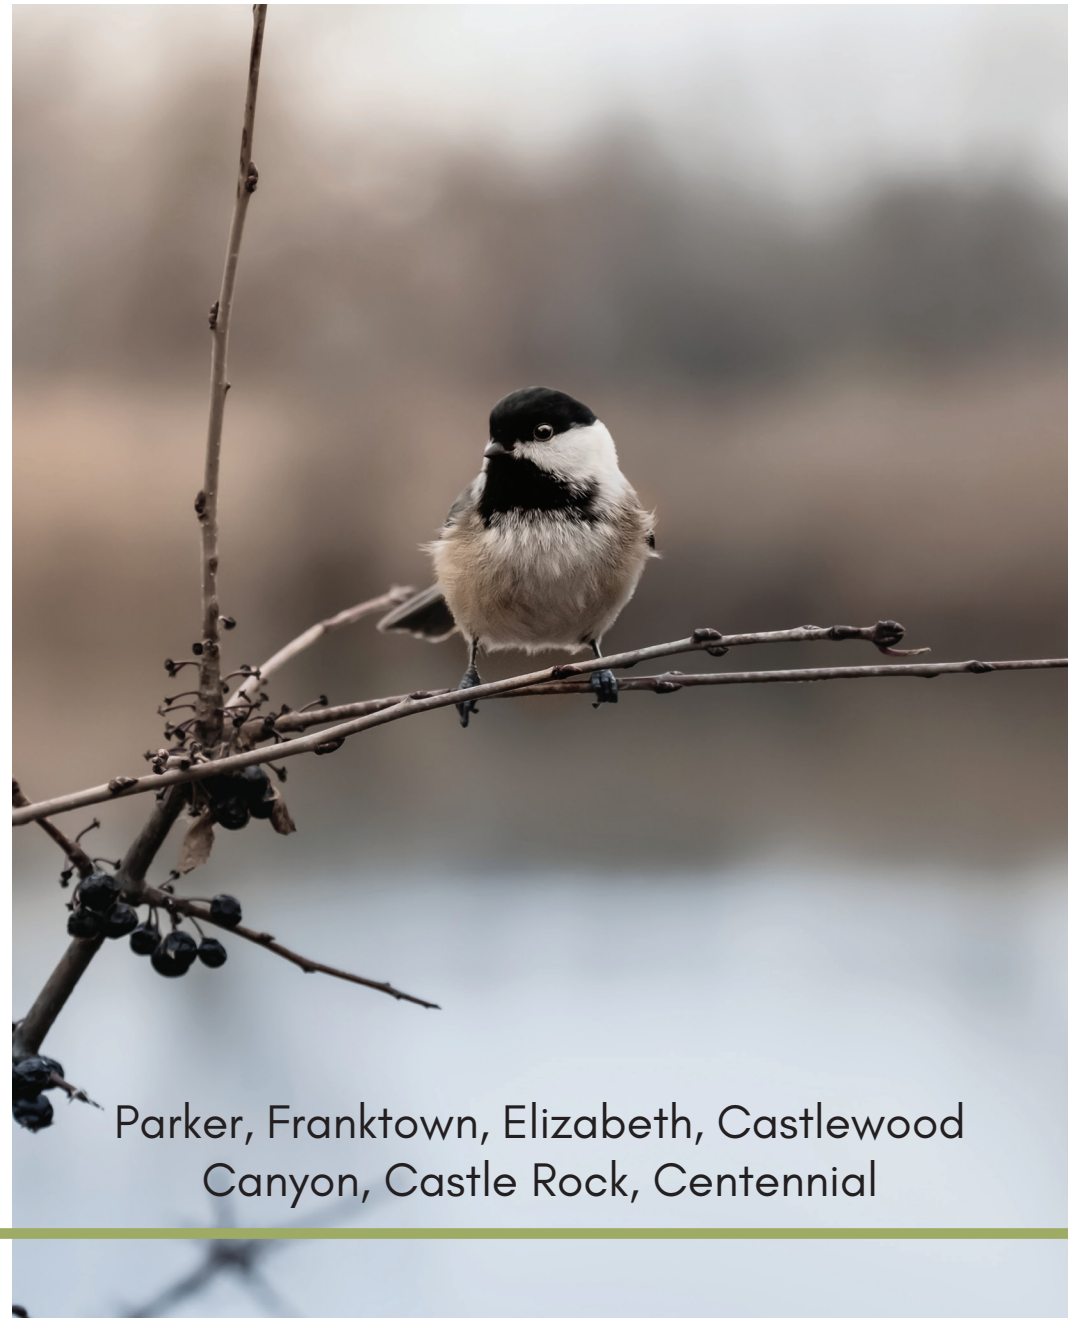

Parker, Franktown, Elizabeth, Castlewood
Canyon, Castle Rock, Centennial

Year-Round Residents	Size	Food
Pygmy Nuthatch **	4 1/4"	I, S, B, N
Red-breasted Nuthatch **	4 1/2"	I, S, Su, N
Mountain Chickadee **	5"	I, S, B, Su, N
Black-capped Chickadee **	5"	I, S, B, Su, N
Brown Creeper	5"	I, N, S
House Finch **	5"	S, B
American Goldfinch **	5"	S, I
White-breasted Nuthatch **	5-6"	I, S, Su, N
Song Sparrow	5-6"	I, S
Downy Woodpecker **	6 1/2"	I, S, Su
Horned Lark	7-8"	S, I
European Starling **	7 1/2"	I, B
Cedar Waxwing	7 1/2"	I, B
Townsend's Solitaire	8 1/2"	S, GF
Spotted Towhee	8 1/2"	S, B, I
Red-winged Blackbird **	8 1/2"	S, I
Hairy Woodpecker **	9"	I, N, S, Su
Western Meadowlark	9"	I, S
American Robin	9-11"	I, B, worms
Sharp-shinned Hawk	10-12"	C
American Kestrel	10-12"	C, I
Steller's Jay **	11"	I, B, S
Western Scrub Jay **	11 1/2"	B, S, N, Su
Northern Flicker **	12"	I, N, S, Su
Blue Jay **	12"	I, S, N
Rock Dove	13"	S
Cooper's Hawk	14-20"	C
Prairie Falcon	15-19"	C
American Crow **	18"	I, S, C
Red-Tailed Hawk	19-25"	C, I
Black-billed Magpie **	20"	I, F, S
Great Horned Owl	20-25"	C, I
Mallard	27-28"	GF, S
Golden Eagle	30-40"	C