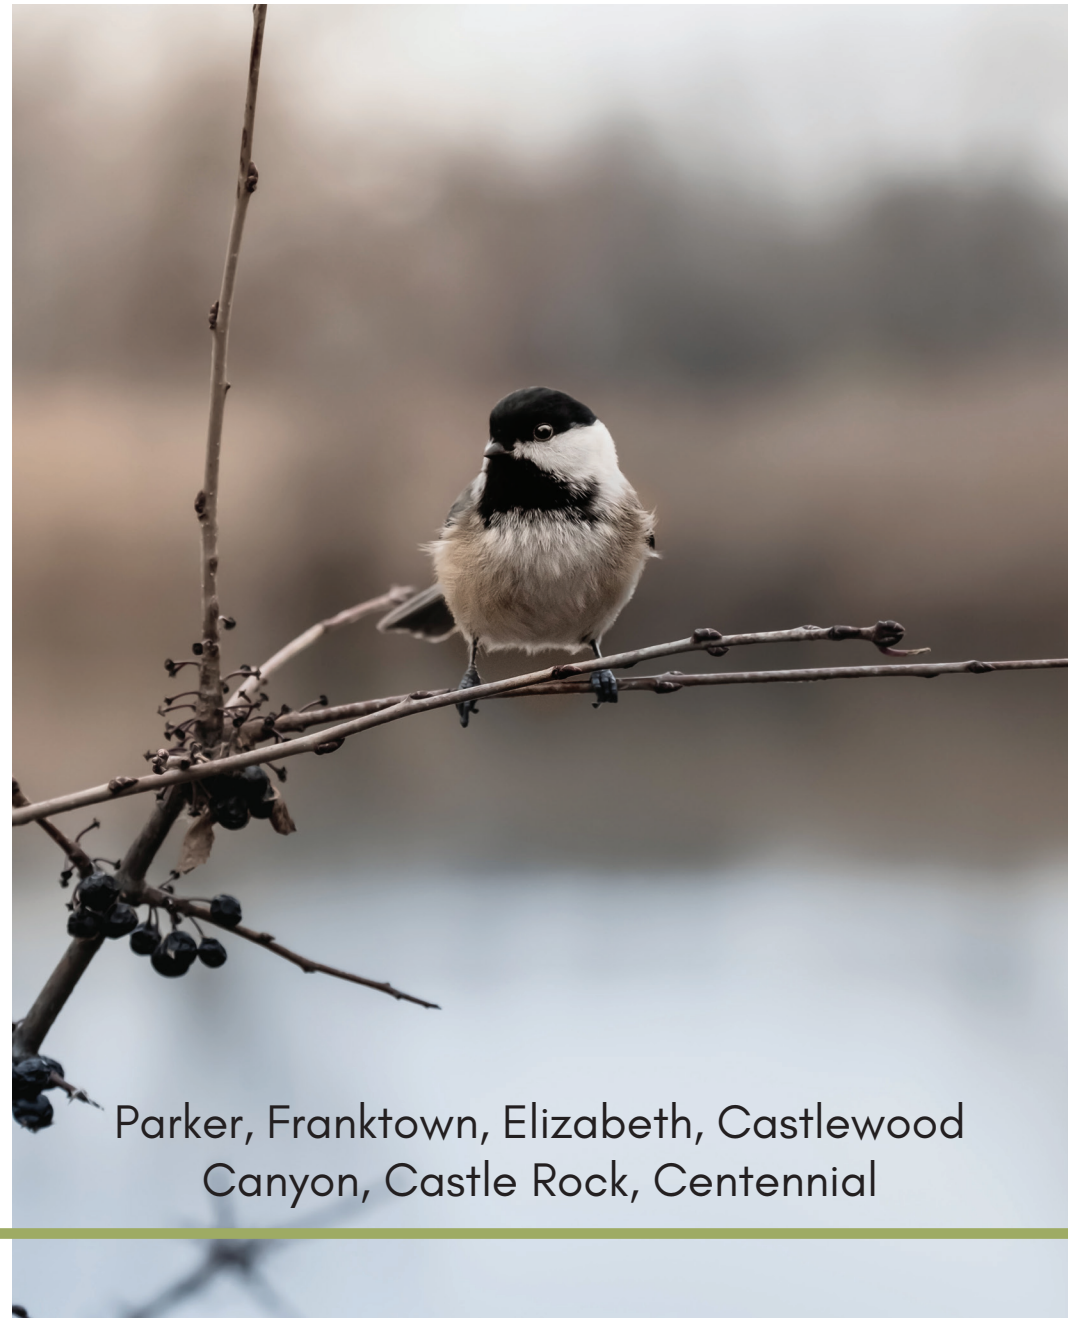

Parker, Franktown, Elizabeth, Castlewood
Canyon, Castle Rock, Centennial

Year-Round Residents	Size	Food
Pygmy Nuthatch **	4 1/4"	I, S, B, N
Red-breasted Nuthatch **	4 1/2"	I, S, Su, N
Mountain Chickadee **	5"	I, S, B, Su, N
Black-capped Chickadee **	5"	I, S, B, Su, N
Brown Creeper	5"	I, N, S
House Finch **	5"	S, B
American Goldfinch **	5"	S, I
White-breasted Nuthatch **	5-6"	I, S, Su, N
Song Sparrow	5-6"	I, S
Downy Woodpecker **	6 1/2"	I, S, Su
Horned Lark	7-8"	S, I
European Starling **	7 1/2"	I, B
Cedar Waxwing	7 1/2"	I, B
Townsend's Solitaire	8 1/2"	S, GF
Spotted Towhee	8 1/2"	S, B, I
Red-winged Blackbird **	8 1/2"	S, I
Hairy Woodpecker **	9"	I, N, S, Su
Western Meadowlark	9"	I, S
American Robin	9-11"	I, B, worms
Sharp-shinned Hawk	10-12"	C
American Kestrel	10-12"	C, I
Steller's Jay **	11"	I, B, S
Western Scrub Jay **	11 1/2"	B, S, N, Su
Northern Flicker **	12"	I, N, S, Su
Blue Jay **	12"	I, S, N
Rock Dove	13"	S
Cooper's Hawk	14-20"	C
Prairie Falcon	15-19"	C
American Crow **	18"	I, S, C
Red-Tailed Hawk	19-25"	C, I
Black-billed Magpie **	20"	I, F, S
Great Horned Owl	20-25"	C, I
Mallard	27-28"	GF, S
Golden Eagle	30-40"	C